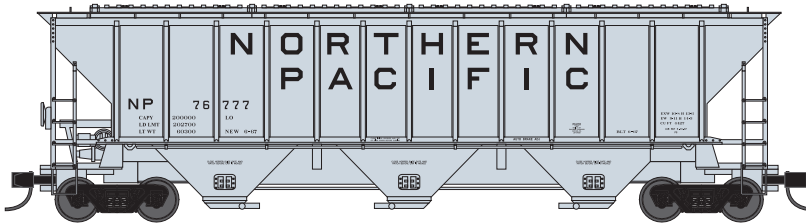

## NEW N SCALE

Pre orders due March 31 / Delivery 1st quarter 2022

Chessie System  
6 ROAD NUMBERS  
PART # 24430-(01-06)  
\$32.95 EACH

Northern Pacific  
6 ROAD NUMBERS  
PART # 24433-(01-06)  
\$32.95 EACH