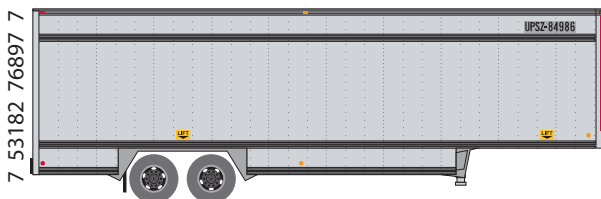

40' DROP FRAME PARCEL TRAILER

\$15.95 Each

Pre orders due May 31 / Delivery Oct. 2011

YELLOW VERTICAL STRIPES
6 ROAD NUMBERS
PART # 40144-(01-06)

RED NOSE AND TAIL
6 ROAD NUMBERS
PART # 40144-(07-12)

RED VERTICAL STRIPES
6 ROAD NUMBERS
PART # 40144-(13-18)