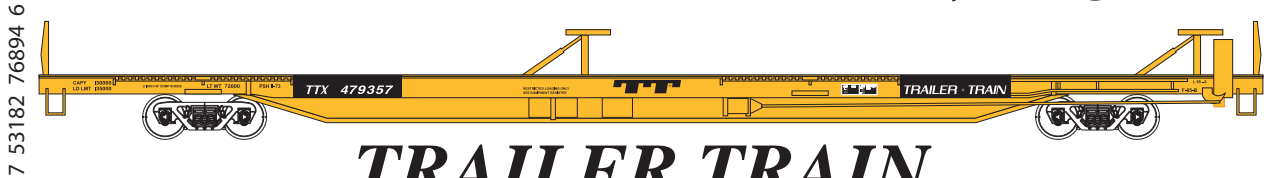

TRAINWORX NEWS

ALL NEW N SCALE

PULLMAN STANDARD 85' FLAT CAR

\$28.95 Each

Pre orders due April 30 / Delivery Aug. 2011

TRAILER TRAIN

6 ROAD NUMBERS PART # 28545-(01-06)

COMPANION TRAILERS

40' DROP FRAME PARCEL TRAILER

\$15.95 Each

Pre orders due May 31 / Delivery Oct. 2011

YELLOW VERTICAL STRIPES
6 ROAD NUMBERS
PART # 40144-(01-06)

RED NOSE AND TAIL
6 ROAD NUMBERS
PART # 40144-(07-12)

RED VERTICAL STRIPES
6 ROAD NUMBERS
PART # 40144-(13-18)

WITHOUT STRIPING
6 ROAD NUMBERS
PART # 40144-(19-24)