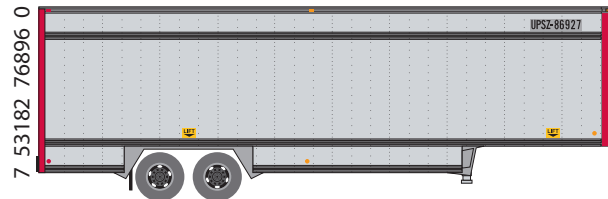

TRAINWORX NEWS

ALL NEW N SCALE

PULLMAN STANDARD 85' FLAT CAR

\$28.95 Each

Pre orders due April 30 / Delivery Aug. 2011

TRAILER TRAIN

6 ROAD NUMBERS PART # 28545-(01-06)

COMPANION TRAILERS

40' DROP FRAME PARCEL TRAILER

\$15.95 Each

Pre orders due May 31 / Delivery Oct. 2011

YELLOW VERTICAL STRIPES
6 ROAD NUMBERS
PART # 40144-(01-06)

RED NOSE AND TAIL
6 ROAD NUMBERS
PART # 40144-(07-12)

RED VERTICAL STRIPES
6 ROAD NUMBERS
PART # 40144-(13-18)