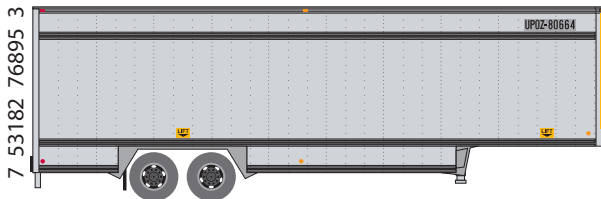

TRAINWORX NEWS

ALL NEW N SCALE

PULLMAN STANDARD 85' FLAT CAR

\$28.95 Each

Pre orders due April 30 / Delivery Aug. 2011

TRAILER TRAIN

6 ROAD NUMBERS PART # 28545-(01-06)

COMPANION TRAILERS

40' DROP FRAME PARCEL TRAILER

\$15.95 Each

Pre orders due May 31 / Delivery Oct. 2011

YELLOW VERTICAL STRIPES
6 ROAD NUMBERS
PART # 40144-(01-06)

RED NOSE AND TAIL
6 ROAD NUMBERS
PART # 40144-(07-12)

RED VERTICAL STRIPES
6 ROAD NUMBERS
PART # 40144-(13-18)