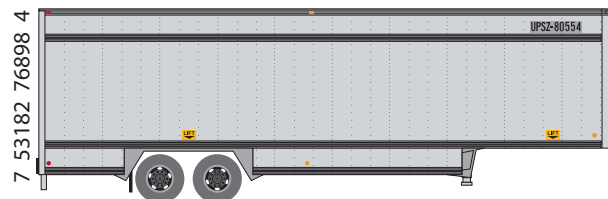

40' DROP FRAME PARCEL TRAILER

\$15.95 Each

Pre orders due May 31 / Delivery Oct. 2011

YELLOW VERTICAL STRIPES
6 ROAD NUMBERS
PART # 40144-(01-06)

RED NOSE AND TAIL
6 ROAD NUMBERS
PART # 40144-(07-12)

RED VERTICAL STRIPES
6 ROAD NUMBERS
PART # 40144-(13-18)