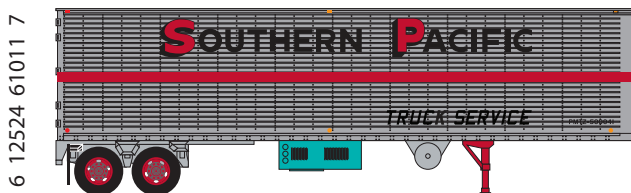

## NEW N SCALE

Pre orders due October 31 / Delivery 1st quarter 2015

6 ROAD NUMBERS \$17.95  
PART # 40246-(10-15)

3 ROAD NUMBERS \$15.95  
PART # 40229-(01-03)

3 ROAD NUMBERS \$15.95  
PART # 40229-(04-06)