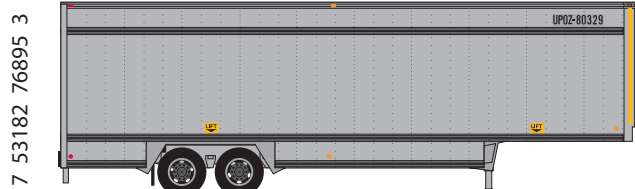

TRAINWORX NEWS

NEW N SCALE

Pre orders due February 28 / Delivery 3rd quarter 2015

3 ROAD NUMBERS \$19.95
PART # 40464-(01-03)

3 ROAD NUMBERS \$17.95
PART # 40264-(01-03)

3 ROAD NUMBERS \$17.95
PART # 40264-(04-06)