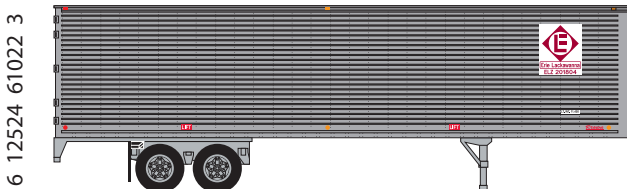

TRAINWORX NEWS

NEW N SCALE

Pre orders due February 28 / Delivery 3rd quarter 2015

3 ROAD NUMBERS \$19.95
PART # 40464-(01-03)

3 ROAD NUMBERS \$17.95
PART # 40264-(01-03)

3 ROAD NUMBERS \$17.95
PART # 40264-(04-06)