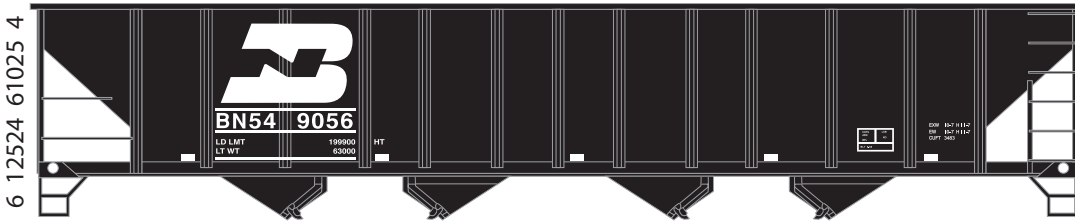

**N Scale QUAD HOPPERS**

Pre-orders due April 30, 2015  
Arriving Fall 2015

Great Northern  
6 ROAD NUMBERS  
PART # 2402-(01-06)  
\$25.95 EACH

Burlington Northern  
6 ROAD NUMBERS  
PART # 2411-(07-12)  
\$25.95 EACH