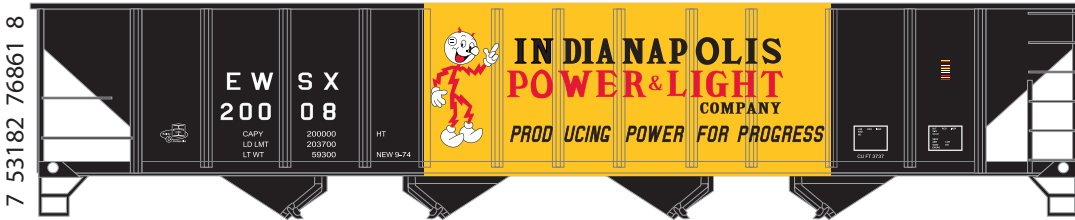

Indianapolis Power and Light
12 ROAD NUMBERS
PART # 2419-(13-24)
$25.95 EACH