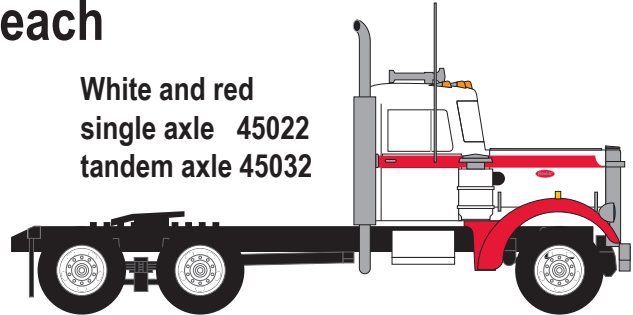

TRAINWORX NEWS

NEW N SCALE

Pre orders due September 30 / Delivery 1st quarter 2016

“IRON NOSE”

Peterbilt 280 and 350

\$25.95 each

Green and yellow
single axle 45021
tandem axle 45031

White and red
single axle 45022
tandem axle 45032

White and black
single axle 45023
tandem axle 45033

Blue and white
single axle 45024
tandem axle 45034

Blue and blue
single axle 45025
tandem axle 45035

Yellow and white
single axle 45026
tandem axle 45036