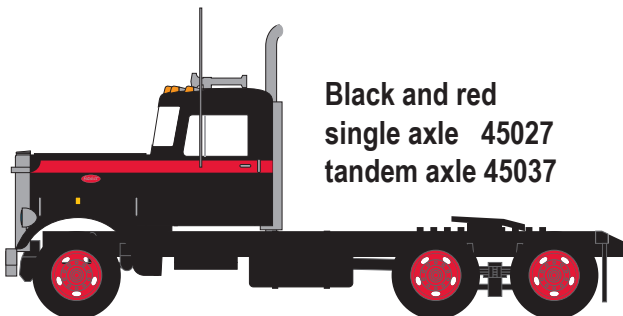

TRAINWORX NEWS

NEW N SCALE

Pre orders due September 30 / Delivery 1st quarter 2016

“IRON NOSE”

Peterbilt 280 and 350

\$25.95 each

Green and yellow
single axle 45021
tandem axle 45031

White and red
single axle 45022
tandem axle 45032

White and black
single axle 45023
tandem axle 45033

Blue and white
single axle 45024
tandem axle 45034

Blue and blue
single axle 45025
tandem axle 45035

Yellow and white
single axle 45026
tandem axle 45036