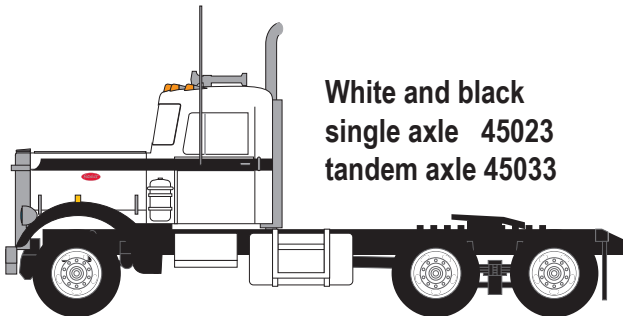

TRAINWORX NEWS

NEW N SCALE

Pre orders due September 30 / Delivery 1st quarter 2016

“IRON NOSE”

Peterbilt 280 and 350

\$25.95 each

Green and yellow
single axle 45021
tandem axle 45031

White and red
single axle 45022
tandem axle 45032

White and black
single axle 45023
tandem axle 45033

Blue and white
single axle 45024
tandem axle 45034

Blue and blue
single axle 45025
tandem axle 45035

Yellow and white
single axle 45026
tandem axle 45036