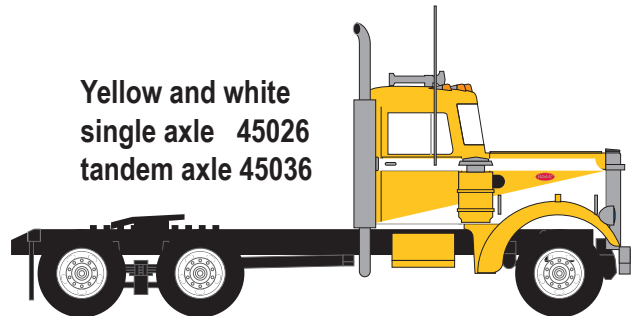

TRAINWORX NEWS

NEW N SCALE

Pre orders due September 30 / Delivery 1st quarter 2016

“IRON NOSE”

Peterbilt 280 and 350

\$25.95 each

Green and yellow
single axle 45021
tandem axle 45031

White and red
single axle 45022
tandem axle 45032

White and black
single axle 45023
tandem axle 45033

Blue and white
single axle 45024
tandem axle 45034

Blue and blue
single axle 45025
tandem axle 45035

Yellow and white
single axle 45026
tandem axle 45036