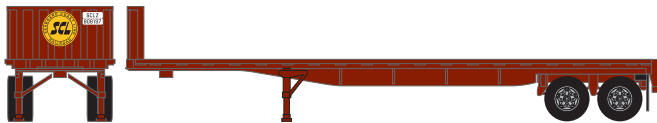

L&N Family Lines

Part #40609-(01-03)

SOO Line

Part #40616-(01-03)

Northern Pacific

Part #40633-(01-03)

Xtra Lease

Part #40650-(01-03)

Seaboard Coast Line

Part #40655-(01-03)

Atlantic Container

Part #40665-(01-03)

Florida East Coast

Part #40685-(01-03)

Decorated Early Red

Part #40699-01