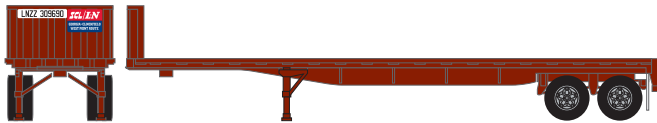

TRAINWORX NEWS

NEW N SCALE

Pre orders due April 30 / Delivery 3rd quarter 2016

\$15.95 each

Rio Grande

Part #40601-(01-03)

Great Northern

Part #40602-(01-03)

L&N Family Lines

Part #40609-(01-03)

SOO Line

Part #40616-(01-03)

Northern Pacific

Part #40633-(01-03)

Xtra Lease

Part #40650-(01-03)