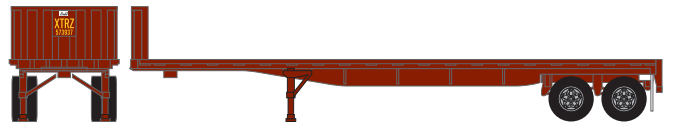

L&N Family Lines

Part #40609-(01-03)

SOO Line

Part #40616-(01-03)

Northern Pacific

Part #40633-(01-03)

Xtra Lease

Part #40650-(01-03)

Seaboard Coast Line

Part #40655-(01-03)

Atlantic Container

Part #40665-(01-03)

Florida East Coast

Part #40685-(01-03)

Decorated Early Red

Part #40699-01