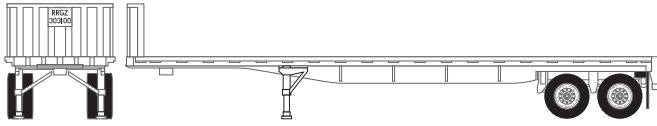

TRAINWORX NEWS

NEW N SCALE

Pre orders due April 30 / Delivery 3rd quarter 2016

\$15.95 each

Rio Grande

Part #40601-(01-03)

Great Northern

Part #40602-(01-03)