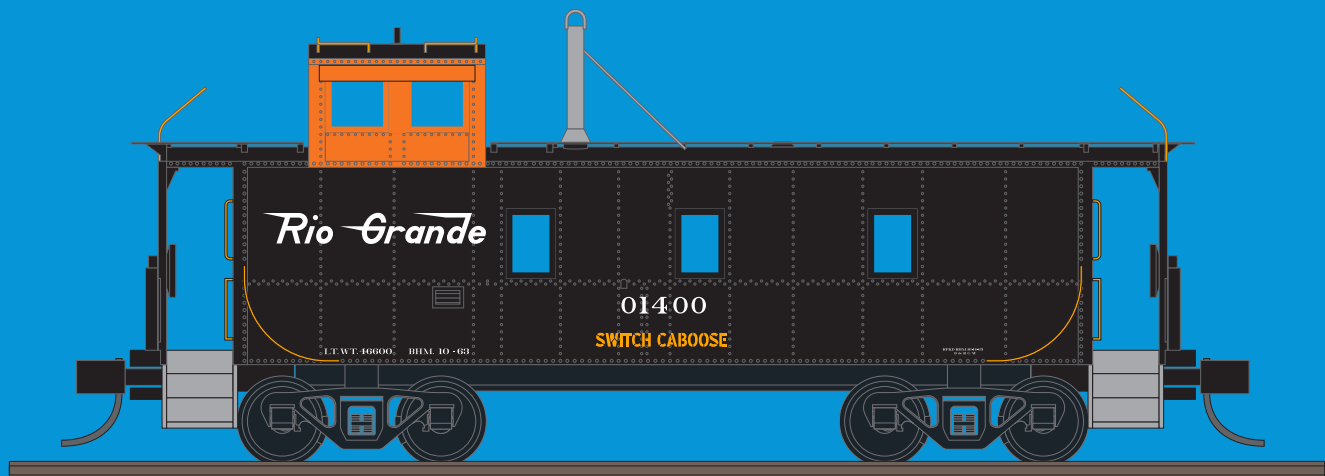

# TRAINWORX NEWS

## NEW N SCALE

Pre orders due August 31 / Delivery Spring 2019

Denver and Rio Grande Western  
Salt Lake City switch caboose 01400

Part # 31401-00     \$59.95

Model features:

59 individual pieces

Etched metal grab irons, ladders and roof walks.

Friction bearing caboose trucks with metal wheels and electrical pickup.

Body mounted magnetic knuckle couplers.

Properly weighted for superior tracking.

Ready to run.

email: [trainworx@wic.net](mailto:trainworx@wic.net) P.O. Box 127 - Delta, CO 81416 (970) 874-9747