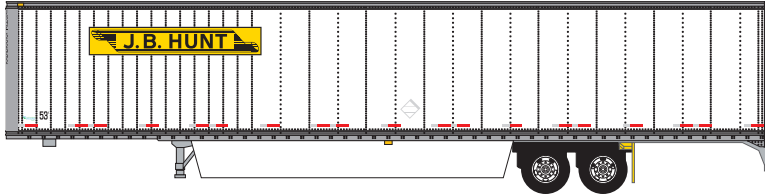

## NEW N SCALE

Pre orders due December 31 / Delivery 3rd quarter 2021

65340-(01-02) \$24.95 each

62540-01 \$39.95 each

65340-(03-04) \$24.95 each

62540-02 \$39.95 each

65340-(05-08) \$24.95 each

62540-03 \$39.95 each