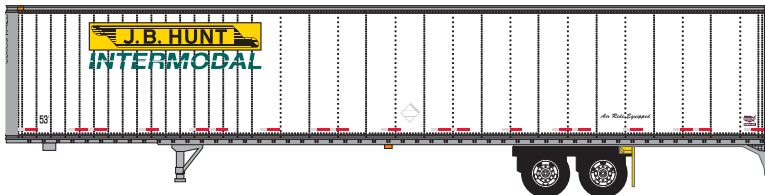

## NEW N SCALE

Pre orders due December 31 / Delivery 3rd quarter 2021

65340-(01-02) \$24.95 each

62540-01 \$39.95 each

65340-(03-04) \$24.95 each

62540-02 \$39.95 each

65340-(05-08) \$24.95 each

62540-03 \$39.95 each