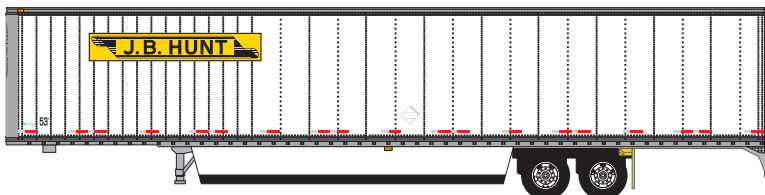

## NEW N SCALE

Pre orders due December 31 / Delivery 3rd quarter 2021

65340-(01-02) \$24.95 each

62540-01 \$39.95 each

65340-(03-04) \$24.95 each

62540-02 \$39.95 each

65340-(05-08) \$24.95 each

62540-03 \$39.95 each