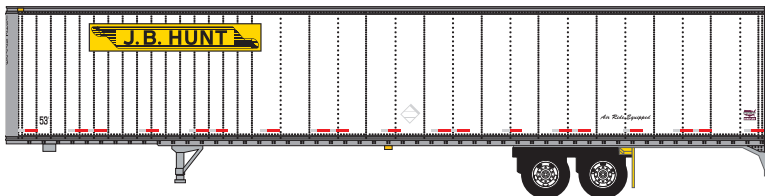

## NEW N SCALE

Pre orders due December 31 / Delivery 3rd quarter 2021

65340-(01-02) \$24.95 each

62540-01 \$39.95 each

65340-(03-04) \$24.95 each

62540-02 \$39.95 each

65340-(05-08) \$24.95 each

62540-03 \$39.95 each