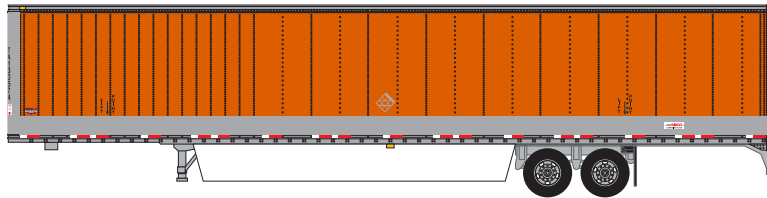

TRAINWORX NEWS

NEW N SCALE

Pre orders due December 31 / Delivery 3rd quarter 2021

62564-01 \$39.95 each

65364-(01-02) \$24.95 each

65364-(03-04) \$24.95 each

62564-02 \$39.95 each

62564-03 \$39.95 each