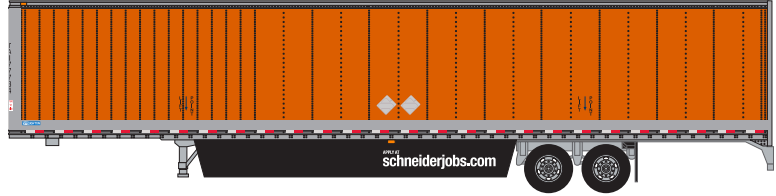

TRAINWORX NEWS

NEW N SCALE

Pre orders due December 31 / Delivery 3rd quarter 2021

62564-01 \$39.95 each

65364-(01-02) \$24.95 each

65364-(03-04) \$24.95 each

62564-02 \$39.95 each

62564-03 \$39.95 each