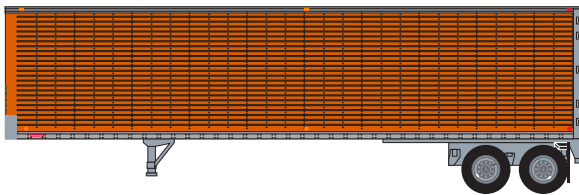

60264-01 $24.95 each