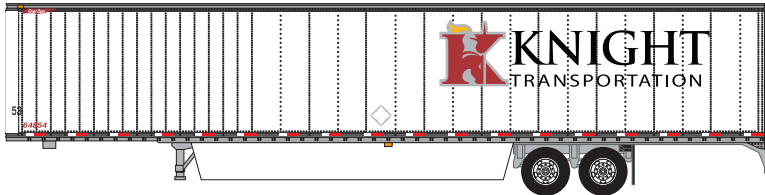

TRAINWORX NEWS

NEW N SCALE

Pre orders due December 31 / Delivery 3rd quarter 2021

65376-(01-02) \$24.95 each

62576-01 \$39.95

65376-05 \$24.95 each

62576-03 \$39.95

65343-01 \$24.95 each