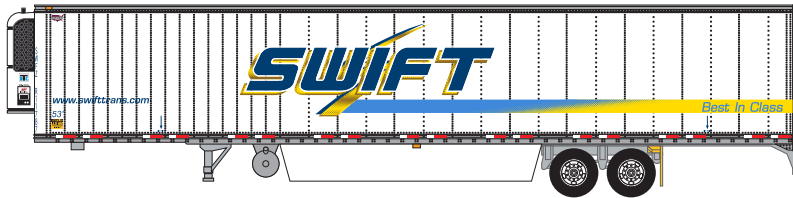

TRAINWORX NEWS

NEW N SCALE

Pre orders due December 31 / Delivery 3rd quarter 2021

62576-02 \$39.95 each

65376-(03-04) \$24.95 each

65376-(07-09) \$24.95 each

62576-(04-05) \$39.95 each

67943-01 \$39.95 each