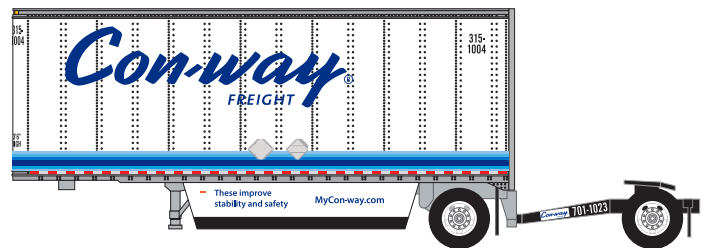

TRAINWORX NEWS

NEW N SCALE

Pre orders due May 31 / Delivery 1st quarter 2021

42591-(01-02) 2 road #s \$39.95 each

42591-04 1 road # \$39.95 each

42591-03 1 road # \$39.95 each

42891-(01-03) 3 road numbers \$24.95 each

42891-(05-07) 3 road numbers \$24.95 each

42891-04 1 road number \$24.95 each