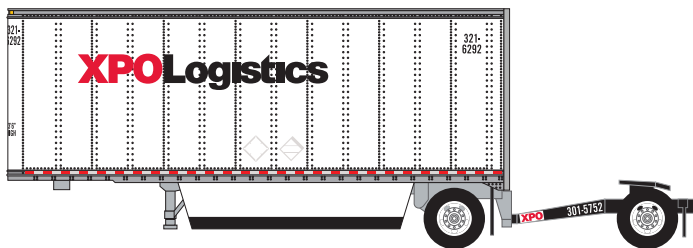

TRAINWORX NEWS

NEW N SCALE

Pre orders due May 31 / Delivery 1st quarter 2021

42591-(01-02) 2 road #s \$39.95 each

42591-04 1 road # \$39.95 each

42591-03 1 road # \$39.95 each

42891-(01-03) 3 road numbers \$24.95 each

42891-(05-07) 3 road numbers \$24.95 each

42891-04 1 road number \$24.95 each