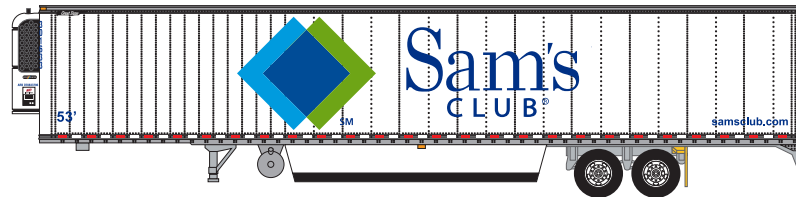

TRAINWORX NEWS

NEW N SCALE

Pre orders due December 31 / Delivery 3rd quarter 2021

65384-(01-02) \$24.95 each

65384-(03-04) \$24.95 each

62584-(01-03) \$39.95 each

65384-(05-06) \$24.95 each

65384-(07-08) \$24.95 each