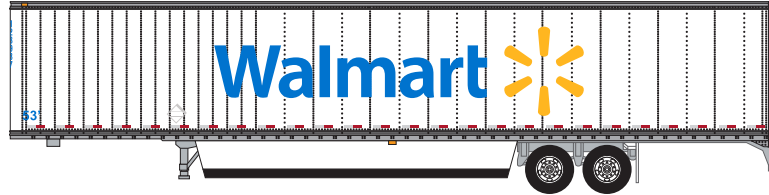

TRAINWORX NEWS

NEW N SCALE

Pre orders due December 31 / Delivery 3rd quarter 2021

65384-(01-02) \$24.95 each

65384-(03-04) \$24.95 each

62584-(01-03) \$39.95 each

65384-(05-06) \$24.95 each

65384-(07-08) \$24.95 each